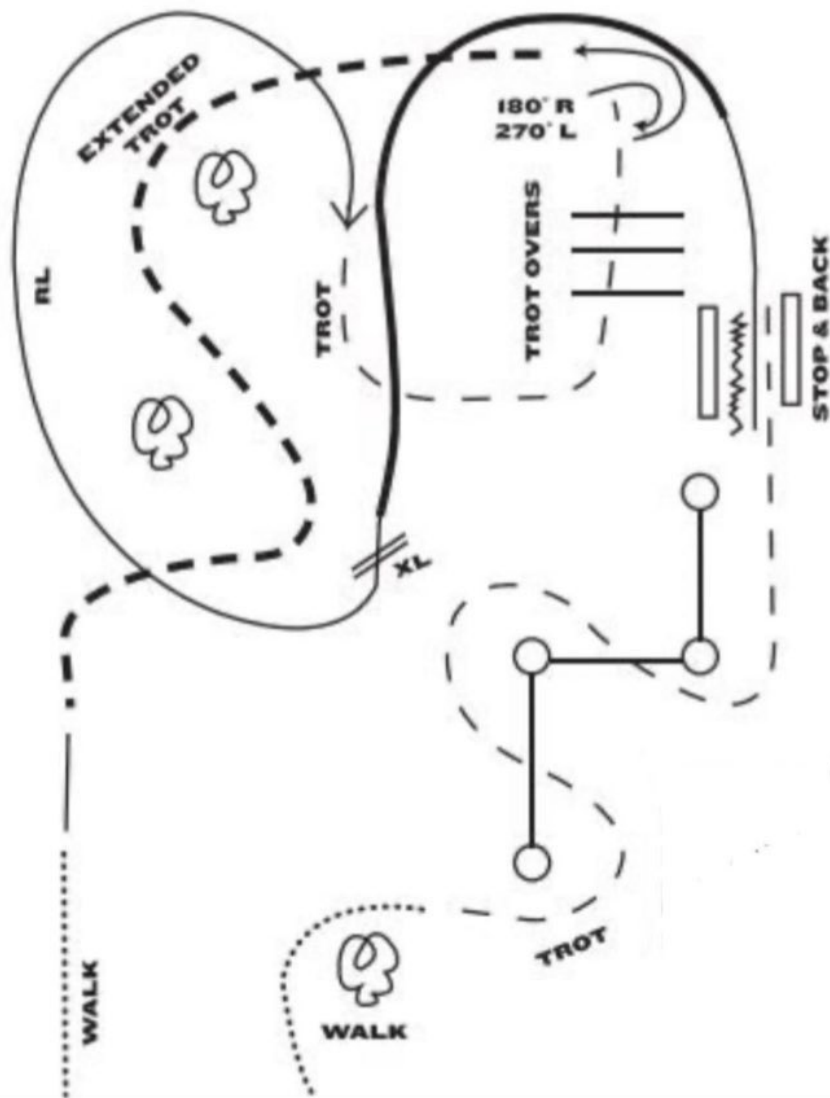

**RANCH RIDING
WALK TROT
Pattern #2**

WALK	-----
TROT	- - - - -
EXT TROT	- . - . -

1. WALK
2. TROT 1/2 way up the ARENA
3. TURN LEFT EXT. TROT Thru Center of Area and down the other side
4. STOP
5. 1 1/2 SPINS RIGHT
6. EXT. TROT
7. WALK over RAILS
8. TROT
9. EXT TROT
10. STOP / BACK 1 horse length

RANCH RIDING – PATTERN 15

1. Extended trot
2. Stop, rollback right
3. Lope right lead
4. Extended lope (right lead)
5. Trot
6. Walk
7. Walk over logs
8. Walk
9. Trot
10. Stop, 360 left
11. Lope left lead
12. Stop and back

Note: The drawn description of this pattern is only intended for the general depiction of the pattern. Exhibitors should utilize the arena space to best exhibit their horses.

Ranch Trail- All Divisions

1. Walk around bush
2. Trot around bushes and over poles as shown
3. Trot in between poles, stop and back
4. Left lead lope thru poles, to center of arena **
5. Change Leads
6. Right Lead around and back to center of arena as shown **
7. Break to trot and trot over poles
8. Stop, 180 right turn, 270 turn to the left
9. Extended Trot, serpentine thru the bushes
10. Walk and exit at the walk