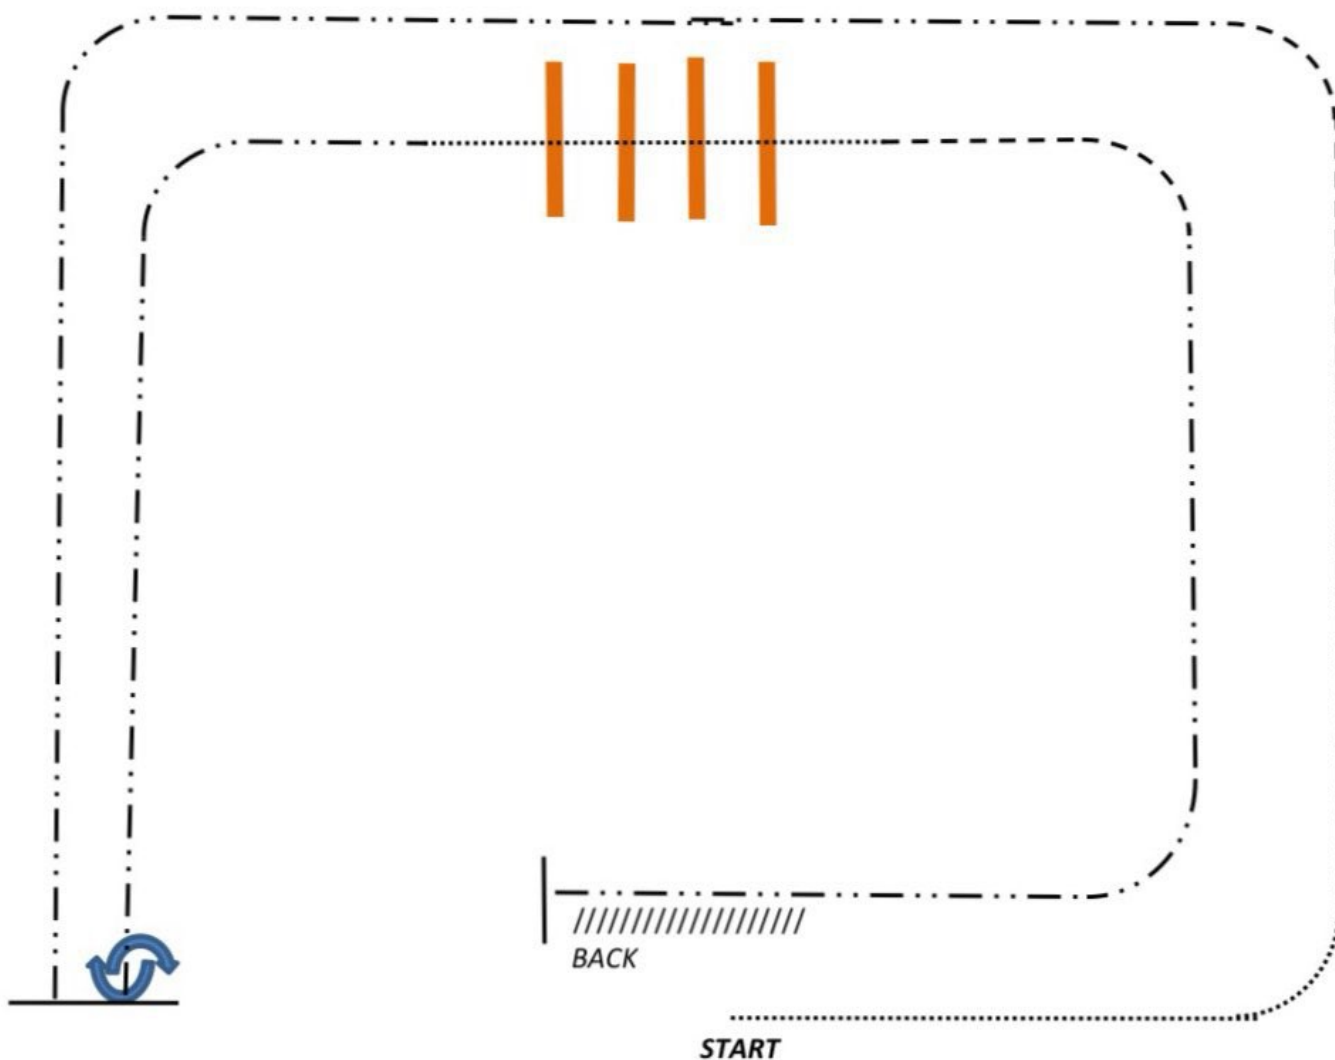

**RANCH RIDING
WALK TROT
Pattern #2**

WALK	-----
TROT	- - - - -
EXT TROT	- . - . -

1. WALK
2. TROT 1/2 way up the ARENA
3. TURN LEFT EXT. TROT Thru Center of Area and down the other side
4. STOP
5. 1 1/2 SPINS RIGHT
6. EXT. TROT
7. WALK over RAILS
8. TROT
9. EXT TROT
10. STOP / BACK 1 horse length

RANCH RIDING – PATTERN 15

1. Extended trot
2. Stop, rollback right
3. Lope right lead
4. Extended lope (right lead)
5. Trot
6. Walk
7. Walk over logs
8. Walk
9. Trot
10. Stop, 360 left
11. Lope left lead
12. Stop and back

Note: The drawn description of this pattern is only intended for the general depiction of the pattern. Exhibitors should utilize the arena space to best exhibit their horses.

Ranch Trail- All Divisions

WT divisions- extended trot where says lope

Round Up - All Divisions

Country Cow Horse