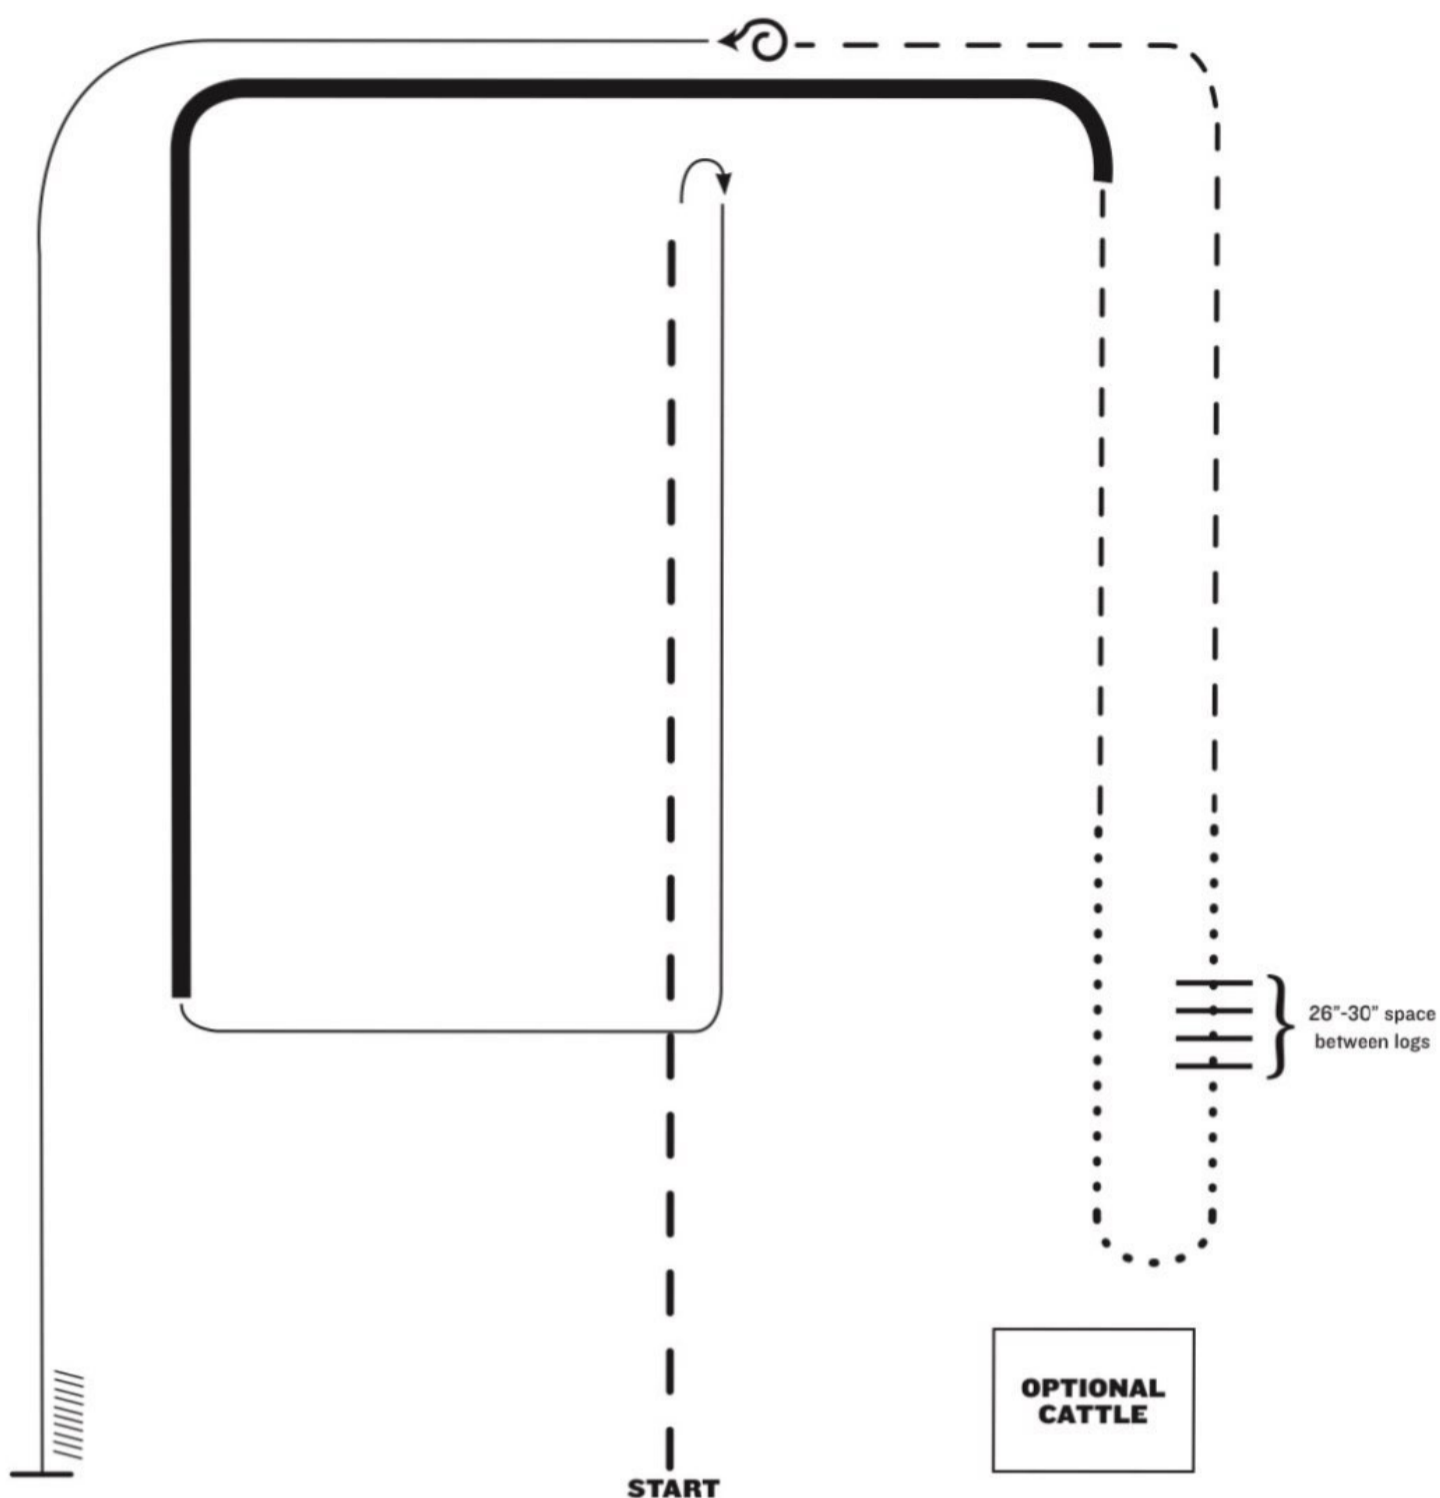

**RANCH RIDING
WALK TROT
Pattern #2**

WALK	-----
TROT	- - - - -
EXT TROT	- . - . -

1. WALK
2. TROT 1/2 way up the ARENA
3. TURN LEFT EXT. TROT Thru Center of Area and down the other side
4. STOP
5. 1 1/2 SPINS RIGHT
6. EXT. TROT
7. WALK over RAILS
8. TROT
9. EXT TROT
10. STOP / BACK 1 horse length

RANCH RIDING – PATTERN 15

1. Extended trot
2. Stop, rollback right
3. Lope right lead
4. Extended lope (right lead)
5. Trot
6. Walk
7. Walk over logs
8. Walk
9. Trot
10. Stop, 360 left
11. Lope left lead
12. Stop and back

Note: The drawn description of this pattern is only intended for the general depiction of the pattern. Exhibitors should utilize the arena space to best exhibit their horses.

Ranch Trail- All Divisions

1. Walk around bush
2. Trot around bushes and over poles as shown
3. Trot in between poles, stop and back
4. Left lead lope thru poles, to center of arena **
5. Change Leads
6. Right Lead around and back to center of arena as shown **
7. Break to trot and trot over poles
8. Stop, 180 right turn, 270 turn to the left
9. Extended Trot, serpentine thru the bushes
10. Walk and exit at the walk